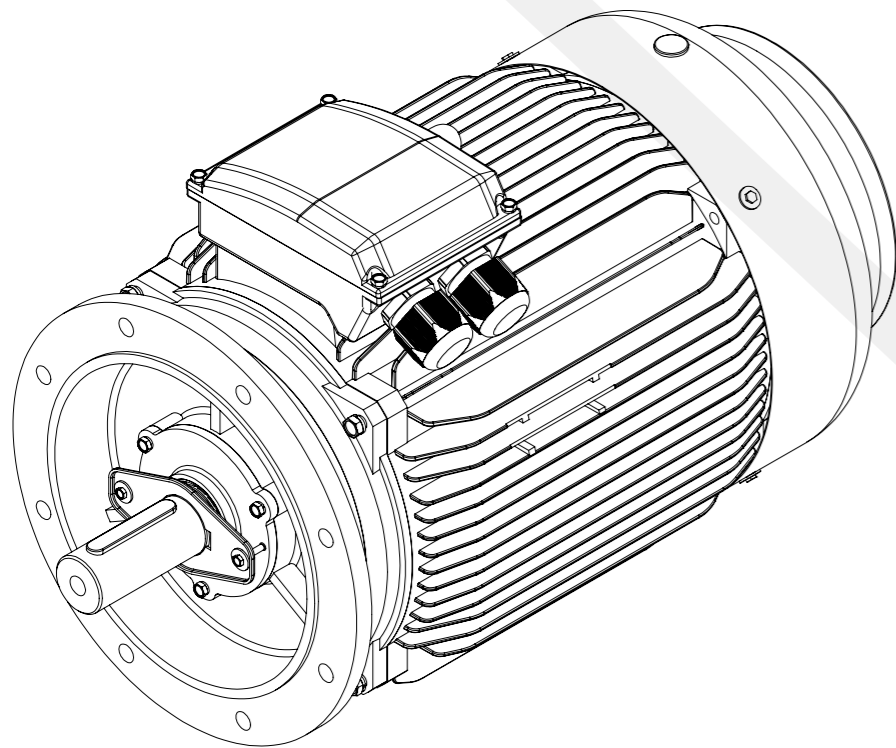

Electric  s.r.o.

3LC-225M-B5-4
Mounting diagram